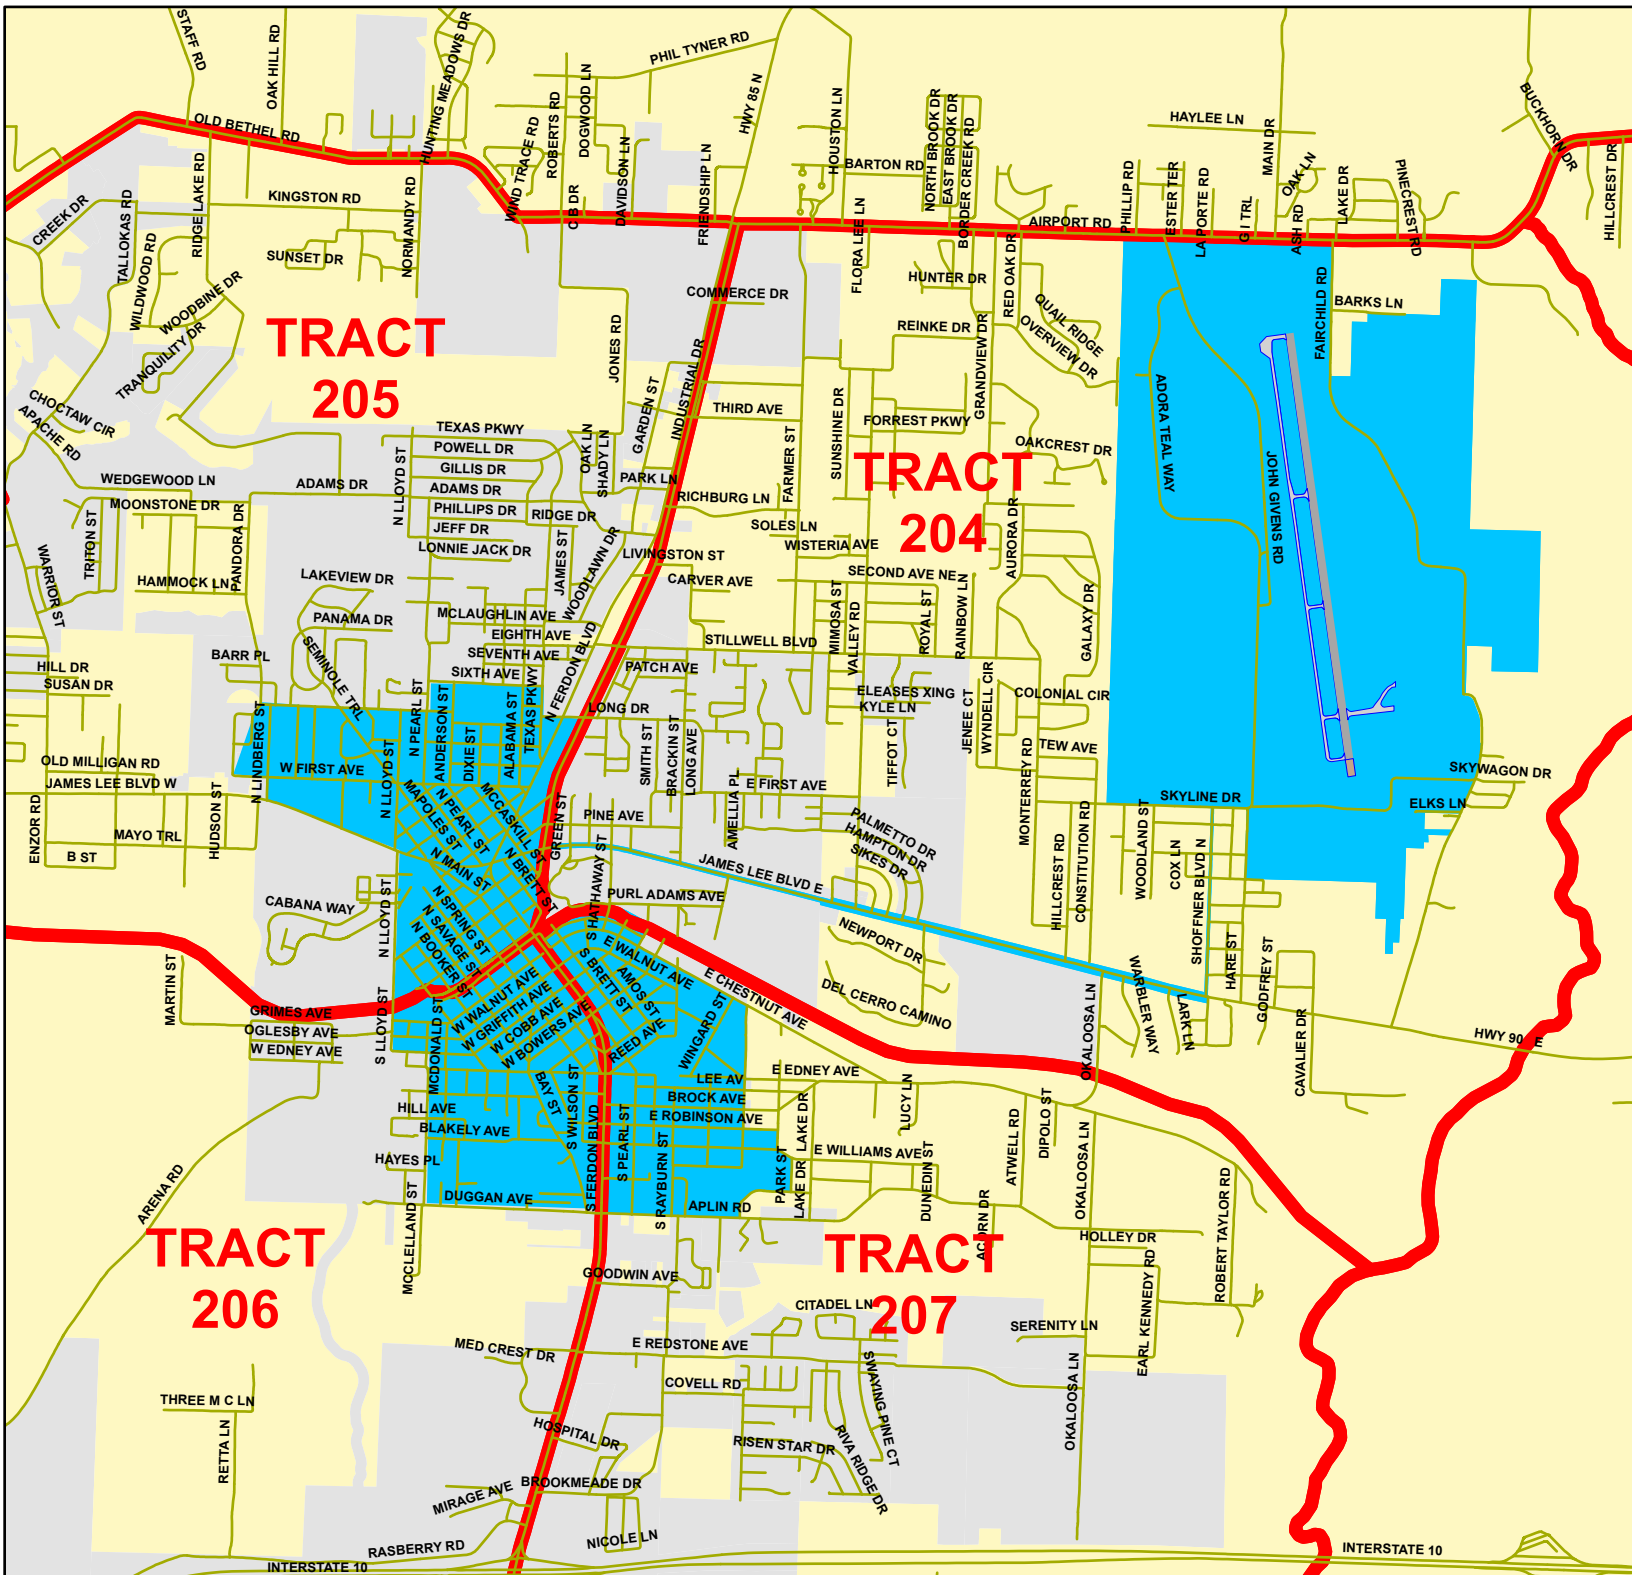

Okaloosa County Enterprise Zone

Legend

- Okaloosa County Enterprise Zone
- Census Tract
- City of Crestview
- Unincorporated
- Streets
- Bob Sikes Airport

MAP PROJECTION:
Lambert Conformal Conic Projection
Stateplane: Florida North (0903)
NAD 1983(90), NAVD 1988.

PUBLIC RECORD:
This map was created by Okaloosa County GIS
and is in the public domain pursuant
to Chapter 119, Florida Statutes.

DISCLAIMER:
Okaloosa County hereby expressly disclaims
any liability for errors or omissions in
these maps, indexes or legends.