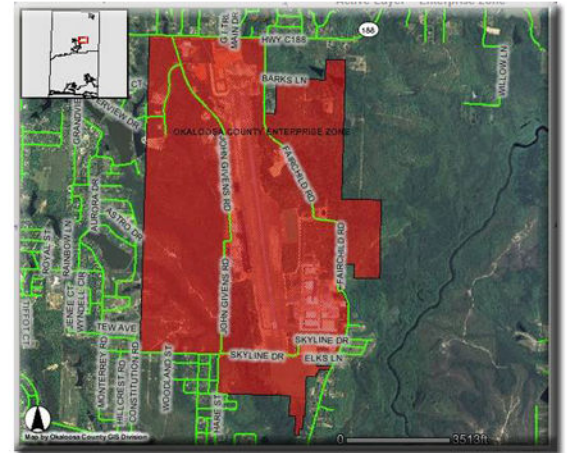

Okaloosa-Crestview Enterprise Zone

Northeast Section

Adora Teal Way
 Airport Road/Hwy C 188
 Barks Lane
 Elks Lane
 Fairchild Road
 John Givens Road
 Skyline Drive
 Summit Park Boulevard

Southwest Section

Amos Street	E Walnut Avenue
Aplin Road	E Williams Avenue
Brock Avenue	Ferdon Boulevard/Hwy 85 S
Church Street	Henderson Street
Coremo Drive	Lee Avenue
Crosslan Street	Park Street
E Bowers Avenue	Reed Avenue
E Cane Avenue	S Brett Street
E Chestnut Avenue	S Peral Street
E Cobb Avenue	S Rayburn Street
E Edney Avenue	Sanders Stgreet
E Field Avenue	Short Avenue
E Griffith Avenue	Shortwell Avenue
E Railroad Avenue	Walden Street
E Robinson Avenue	Wingard Street