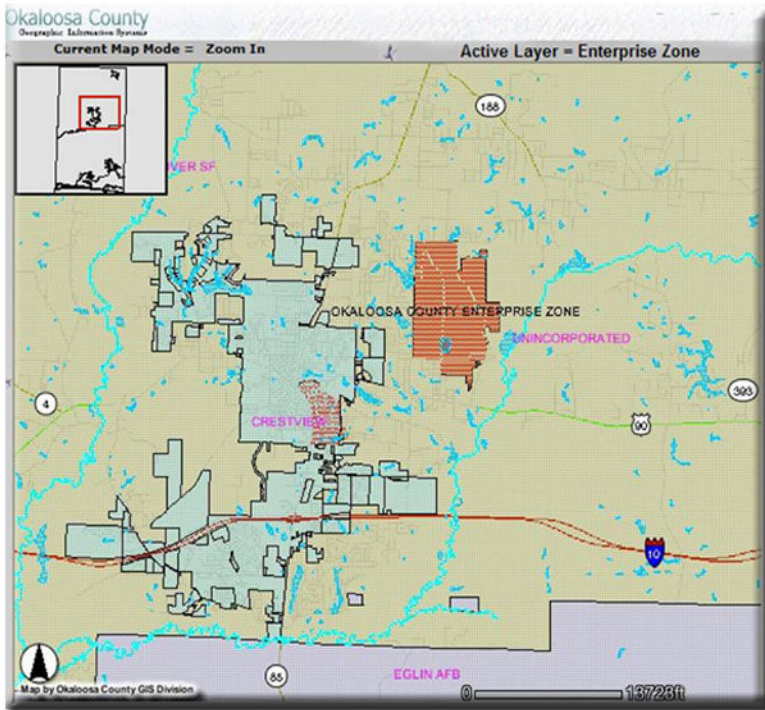

Okaloosa-Crestview Enterprise Zone

Northeast Section

Adora Teal Way
 Airport Road/Hwy C 188
 Barks Lane
 Elks Lane
 Fairchild Road
 John Givens Road
 Skyline Drive
 Summit Park Boulevard

Southwest Section

Amos Street	E Walnut Avenue
Aplin Road	E Williams Avenue
Brock Avenue	Ferdon Boulevard/Hwy 85 S
Church Street	Henderson Street
Coremo Drive	Lee Avenue
Crosslan Street	Park Street
E Bowers Avenue	Reed Avenue
E Cane Avenue	S Brett Street
E Chestnut Avenue	S Peral Street
E Cobb Avenue	S Rayburn Street
E Edney Avenue	Sanders Stgreet
E Field Avenue	Short Avenue
E Griffith Avenue	Shortwell Avenue
E Railroad Avenue	Walden Street
E Robinson Avenue	Wingard Street